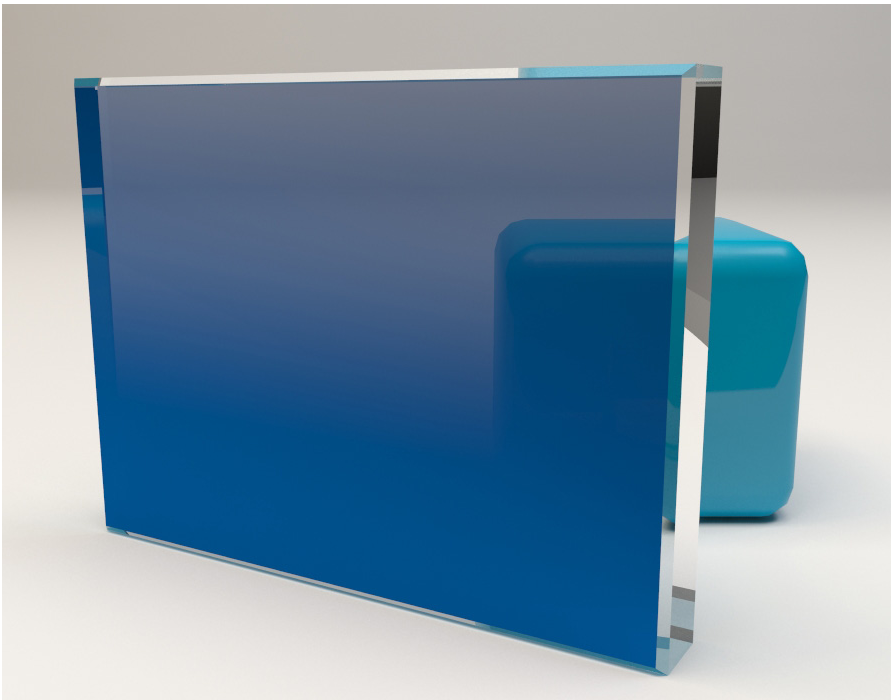

Specifications

Name	Smooth Gradient
Glass Types	Tempered standard clear and tempered low-iron
Glass Sizes	Fabrication sizes up to 72" x 144" Digital printing sizes up to 60" x 120"
Glass Thicknesses	1/4", 3/8", 1/2", 3/4"
Glass Services Available	Etch, Laminated, Print, Film
Customization	Contact us to learn more about customization options