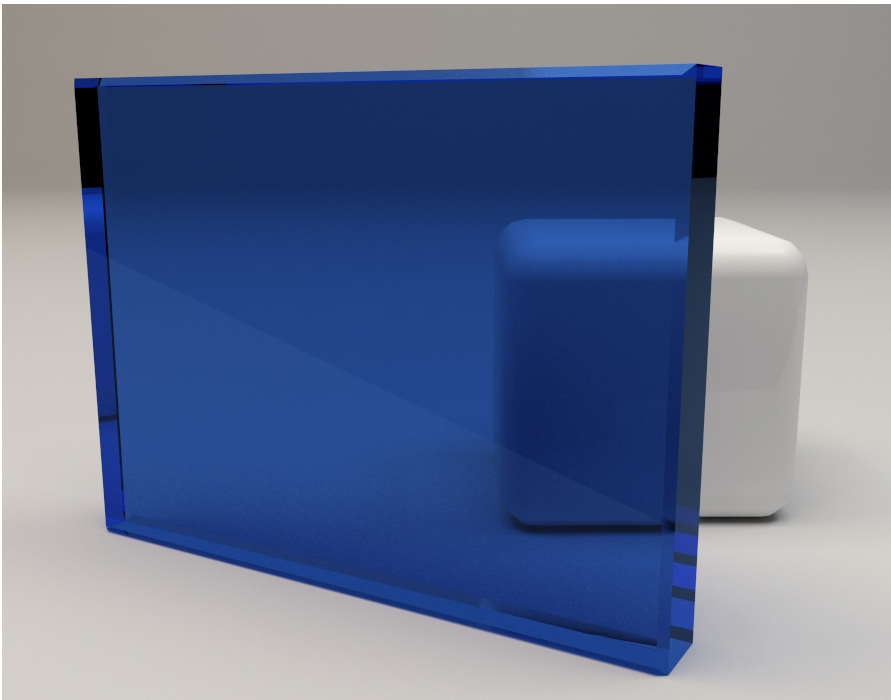

## Decorative Glass Pattern Specifications

## Specifications

Name	Vivicolor CT Blue
Glass Types	Tempered or Annealed low-iron and standard clear
Glass Sizes	Fabrication sizes up to 48" x 120"
Glass Thicknesses	3/8" - 1 1/2"
Glass Services Available	Lamination
Customization	Contact us to learn more about customization options